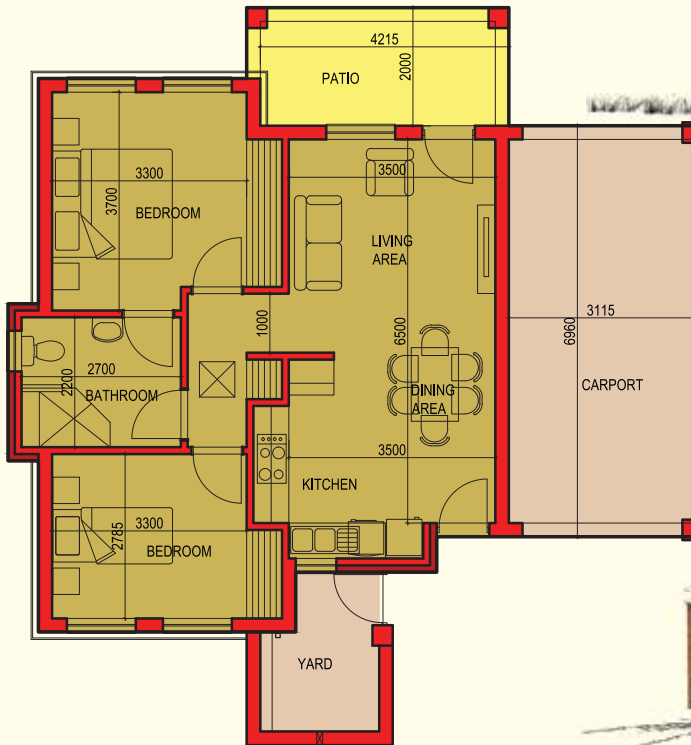

Senior Lifestyle Apartments: 2 Bedroom Option 1

House	67 m ²
Covered Patio	8.7 m ²
Carport	23 m ²
Total	98.7 m ²