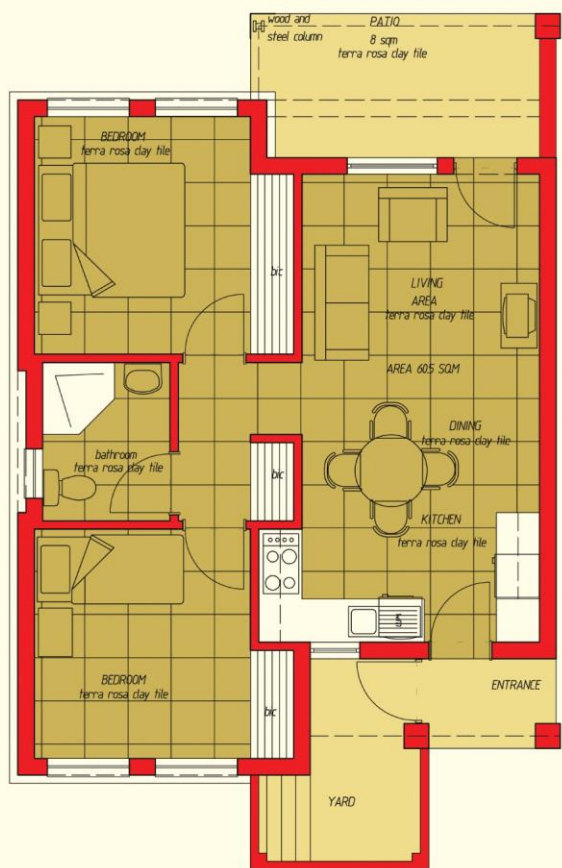

Assisted Living Apartments : 2 Bedroom Option 1

Floor area 60,5 sqm
 Patio 8 sqm
 Carport 21 sqm

Assisted Living Apartments : 2 Bedroom Option 2

Assisted Living Full Title : 2 Bedroom Option 2

Floor area 76 sqm
 Patio 7,4 sqm
 Garage 22 sqm