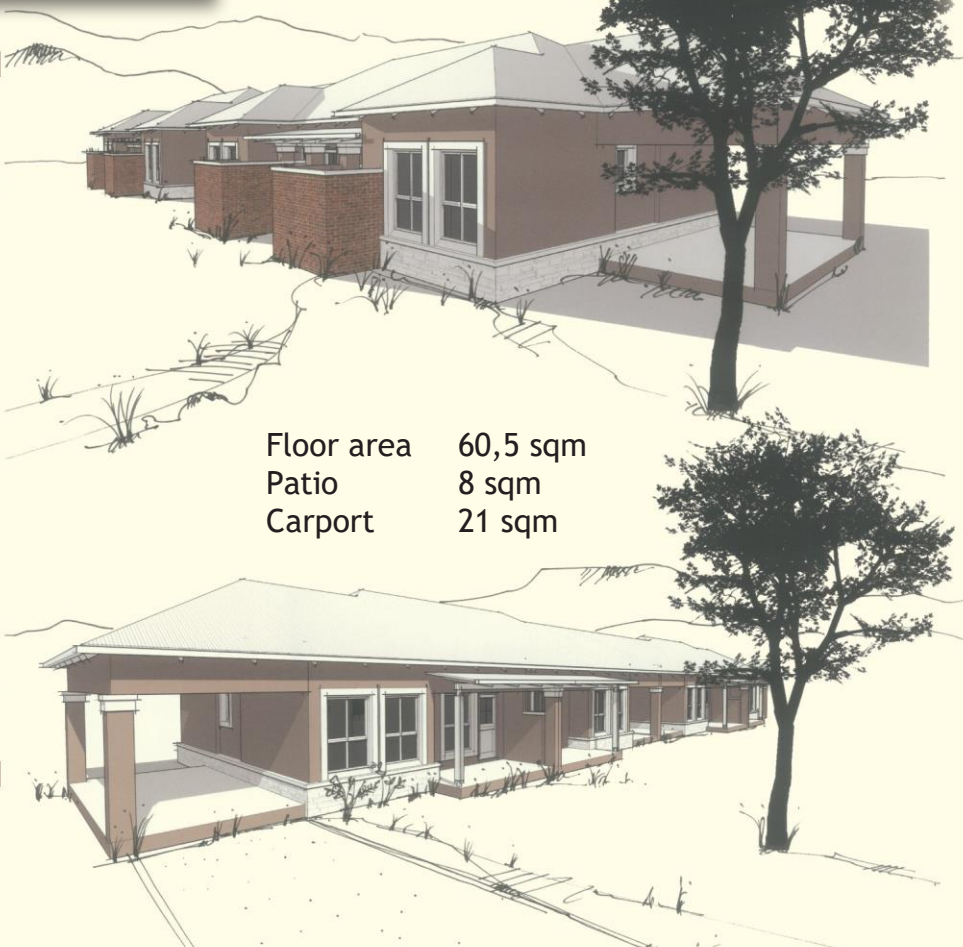

Assisted Living Apartments : 2 Bedroom Option 1

Floor area 60,5 sqm
 Patio 8 sqm
 Carport 21 sqm

Assisted Living Apartments : 2 Bedroom Option 2

Assisted Living Full Title : 2 Bedroom Option 2

Floor area 76 sqm
 Patio 7,4 sqm
 Garage 22 sqm