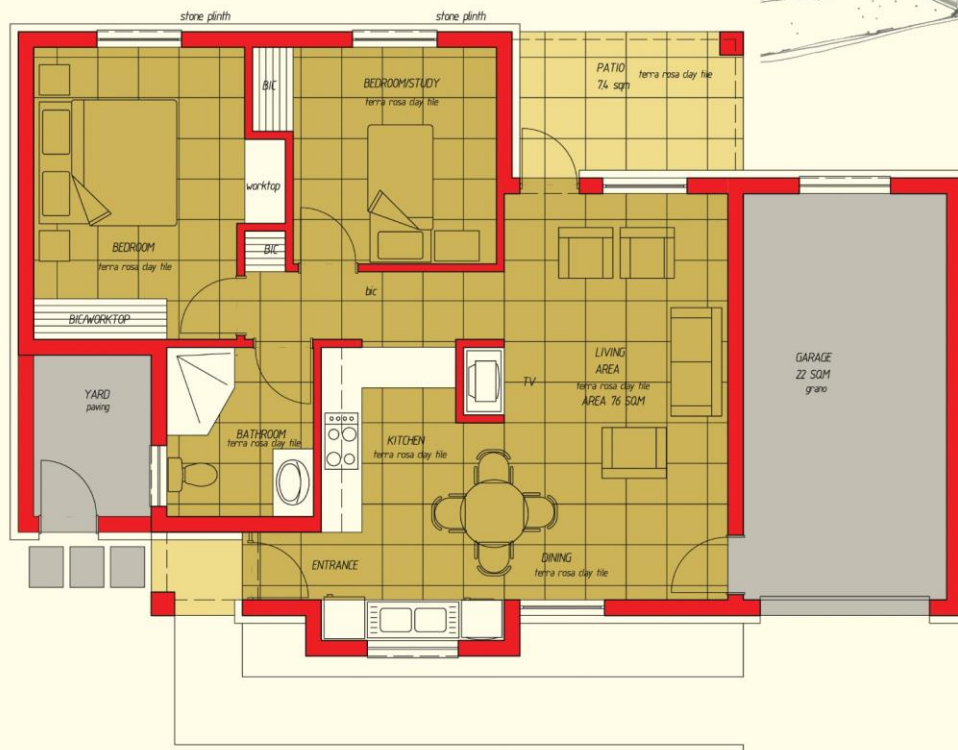

Assisted Living Apartments : 2 Bedroom Option 1

Floor area 60,5 sqm
 Patio 8 sqm
 Carport 21 sqm

Assisted Living Apartments : 2 Bedroom Option 2

Assisted Living Full Title : 2 Bedroom Option 2

Floor area 76 sqm
 Patio 7,4 sqm
 Garage 22 sqm