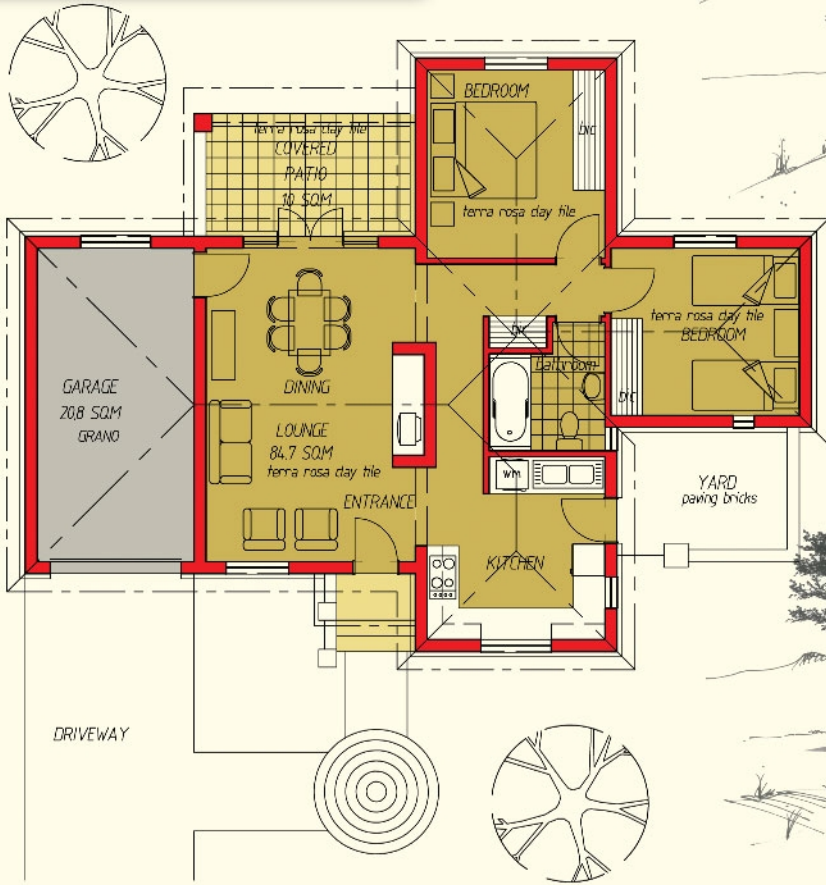

Full Title House : Option A

2 Bedroom, 1 Bathroom,
Single Garage

Floor area 84,7 sqm

Patio 10 sqm

Garage 20,8 sqm

Full Title House : Option B

2 Bedroom, 2 Bathroom,
Double Garage

Floor area 88,5 sqm

Patio 23,6 sqm

Garage 41 sqm