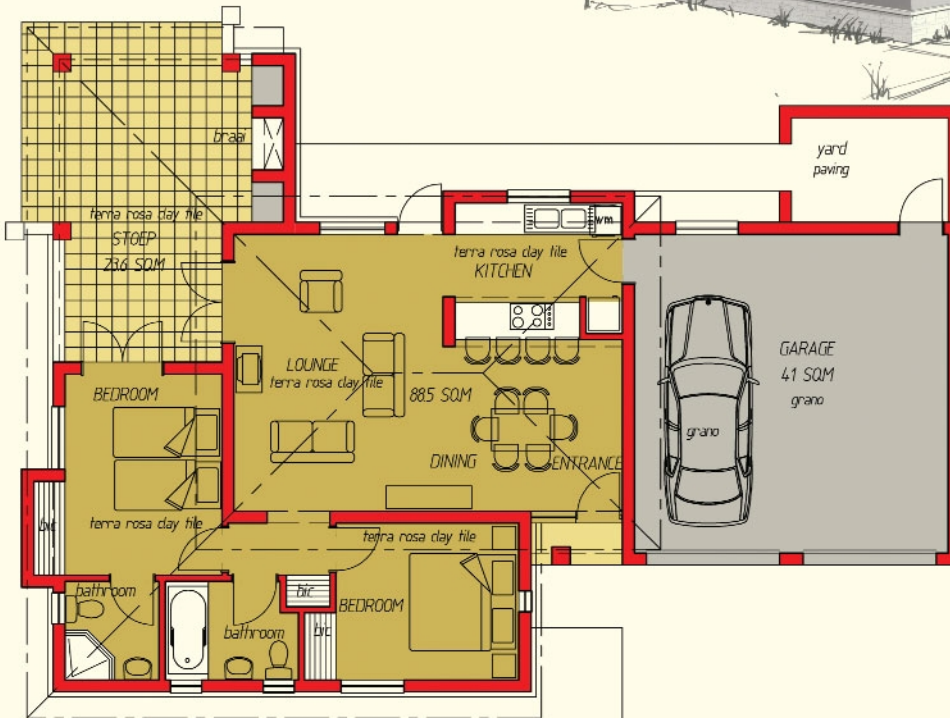

Full Title House : Option A

2 Bedroom, 1 Bathroom,
Single Garage

Floor area 84,7 sqm

Patio 10 sqm

Garage 20,8 sqm

Full Title House : Option B

2 Bedroom, 2 Bathroom,
Double Garage

Floor area 88,5 sqm

Patio 23,6 sqm

Garage 41 sqm